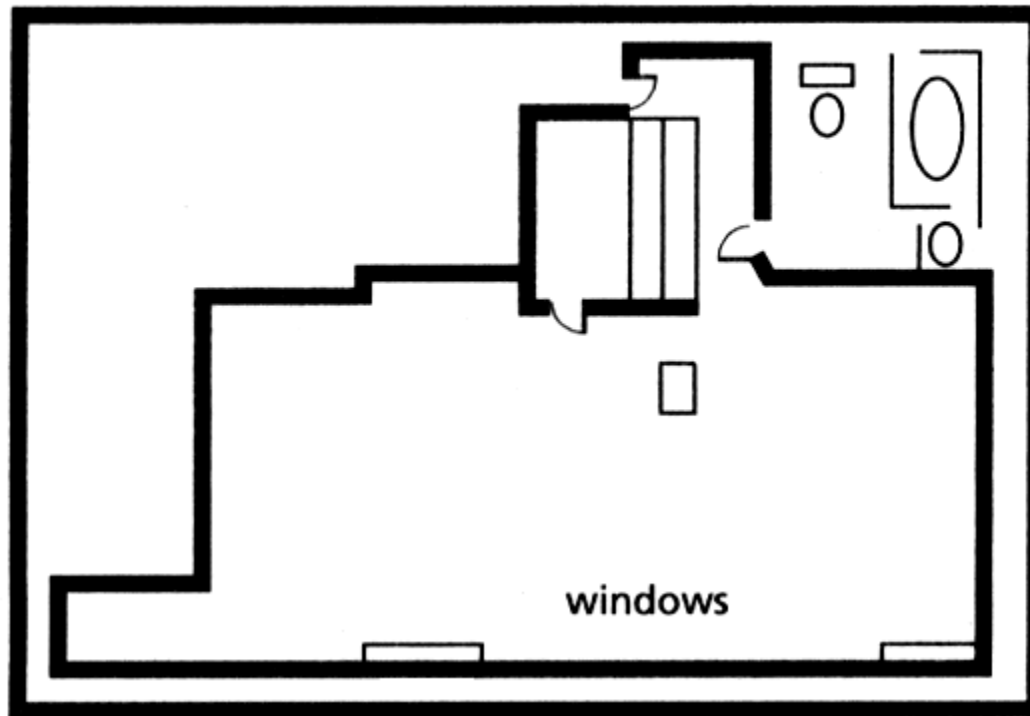

LONGWOOD SUITE

Room	Dimensions	Square Footage	Theatre	Classroom	Conference	U-Shape	Banquet	Reception
Longwood Suite	30' x 15' x 8'	450	30	-	15	14	15	50